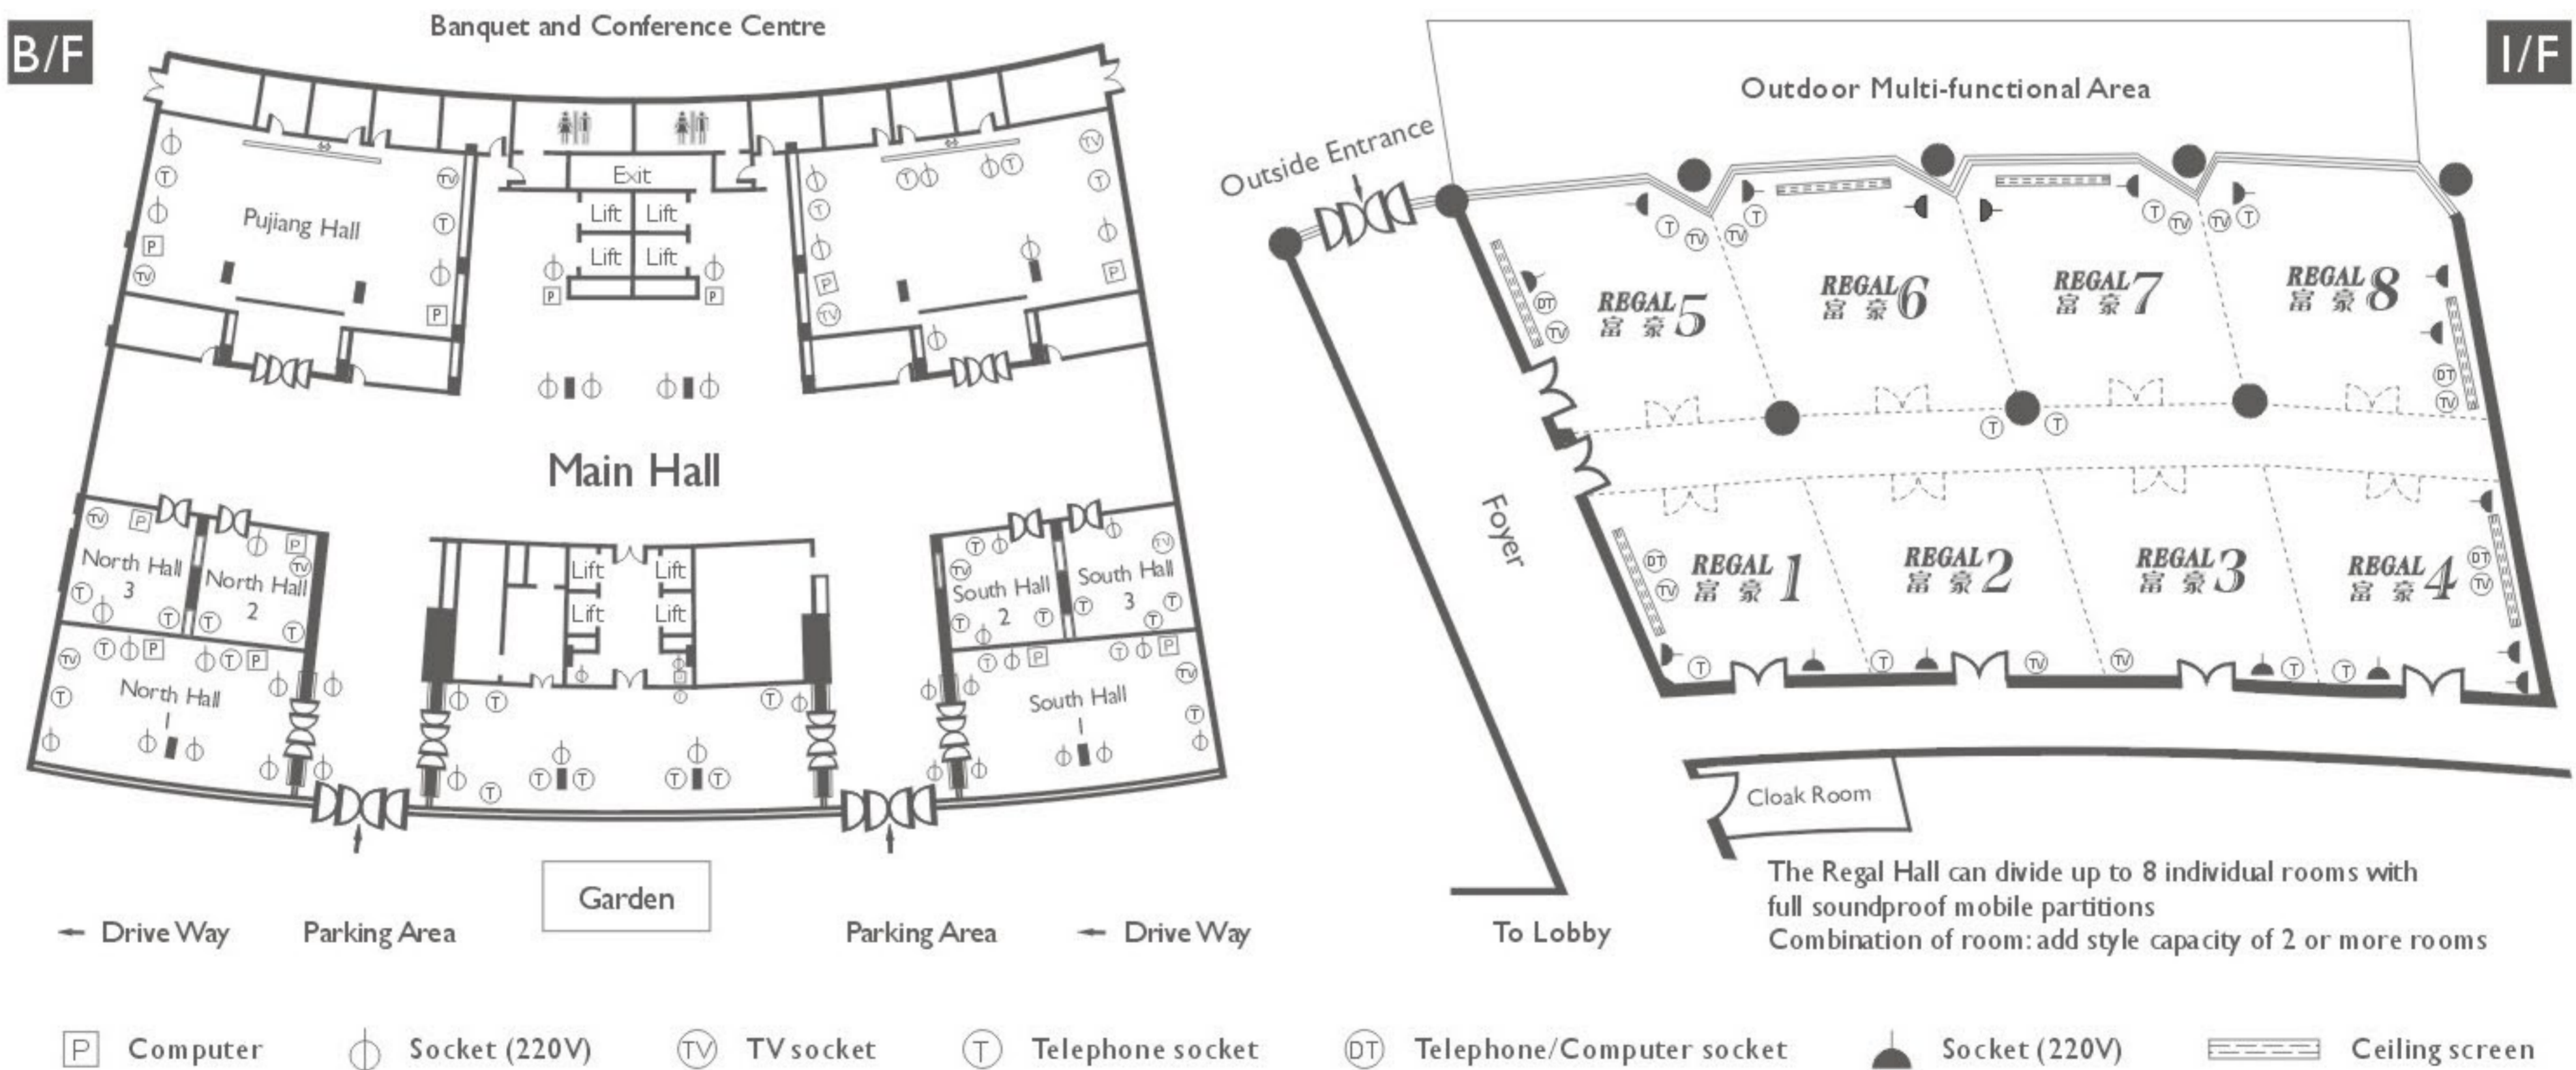

HOTEL LOCATION MAP

CAPACITY OF MEETING ROOMS

ROOM	Area (sq.m)	Length & Width (m)	Ceiling Height (m)	Theatre (pax)	Classroom (pax)	U-Shape (pax)	Chinese Banquet (pax)	Cocktail (pax)	Board Room (pax)
I/F									
Regal Hall	661.2	34.8x19	3.2	650	300	-	320	600	-
Regal 1	54	7.1x7.6	3.2	50	25	20	30	-	25
Regal 2	57.5	7.1x8.1	3.2	50	25	20	30	-	25
Regal 3	63.8	7.5x8.5	3.2	55	30	20	40	50	30
Regal 4	63.2	7.8x8.1	3.2	55	30	20	40	50	30
Regal 5	76.4	7.8x9.8	3.2	70	40	20	50	60	35
Regal 6	88	8.8x10	3.2	80	45	20	50	70	40
Regal 7	94	9.4x10	3.2	85	50	20	50	75	40
Regal 8	91.1	9.3x9.8	3.2	80	45	20	50	70	40
Boardroom Dynasty	68	9x8	3.5	30	20	18	-	-	18
B/F									
North Hall 1	104	16x6.5	2.89	70	50	25	40	60	30
North Hall 2	48	7x6.8	2.77	30	18	15	10	-	15
North Hall 3	44	6.5x6.7	2.77	30	18	15	10	-	15
South Hall 1	106	16x6.6	2.81	70	50	25	40	60	30
South Hall 2	43	6.3x6.8	2.77	30	18	15	10	-	15
South Hall 3	46	7x6.5	2.77	30	18	15	10	-	15
Pujiang Hall	212	20x10.6	2.94	150	100	30	50	120	40
Main Hall	626	60x10.4	2.96	650	320	30	300	700	60