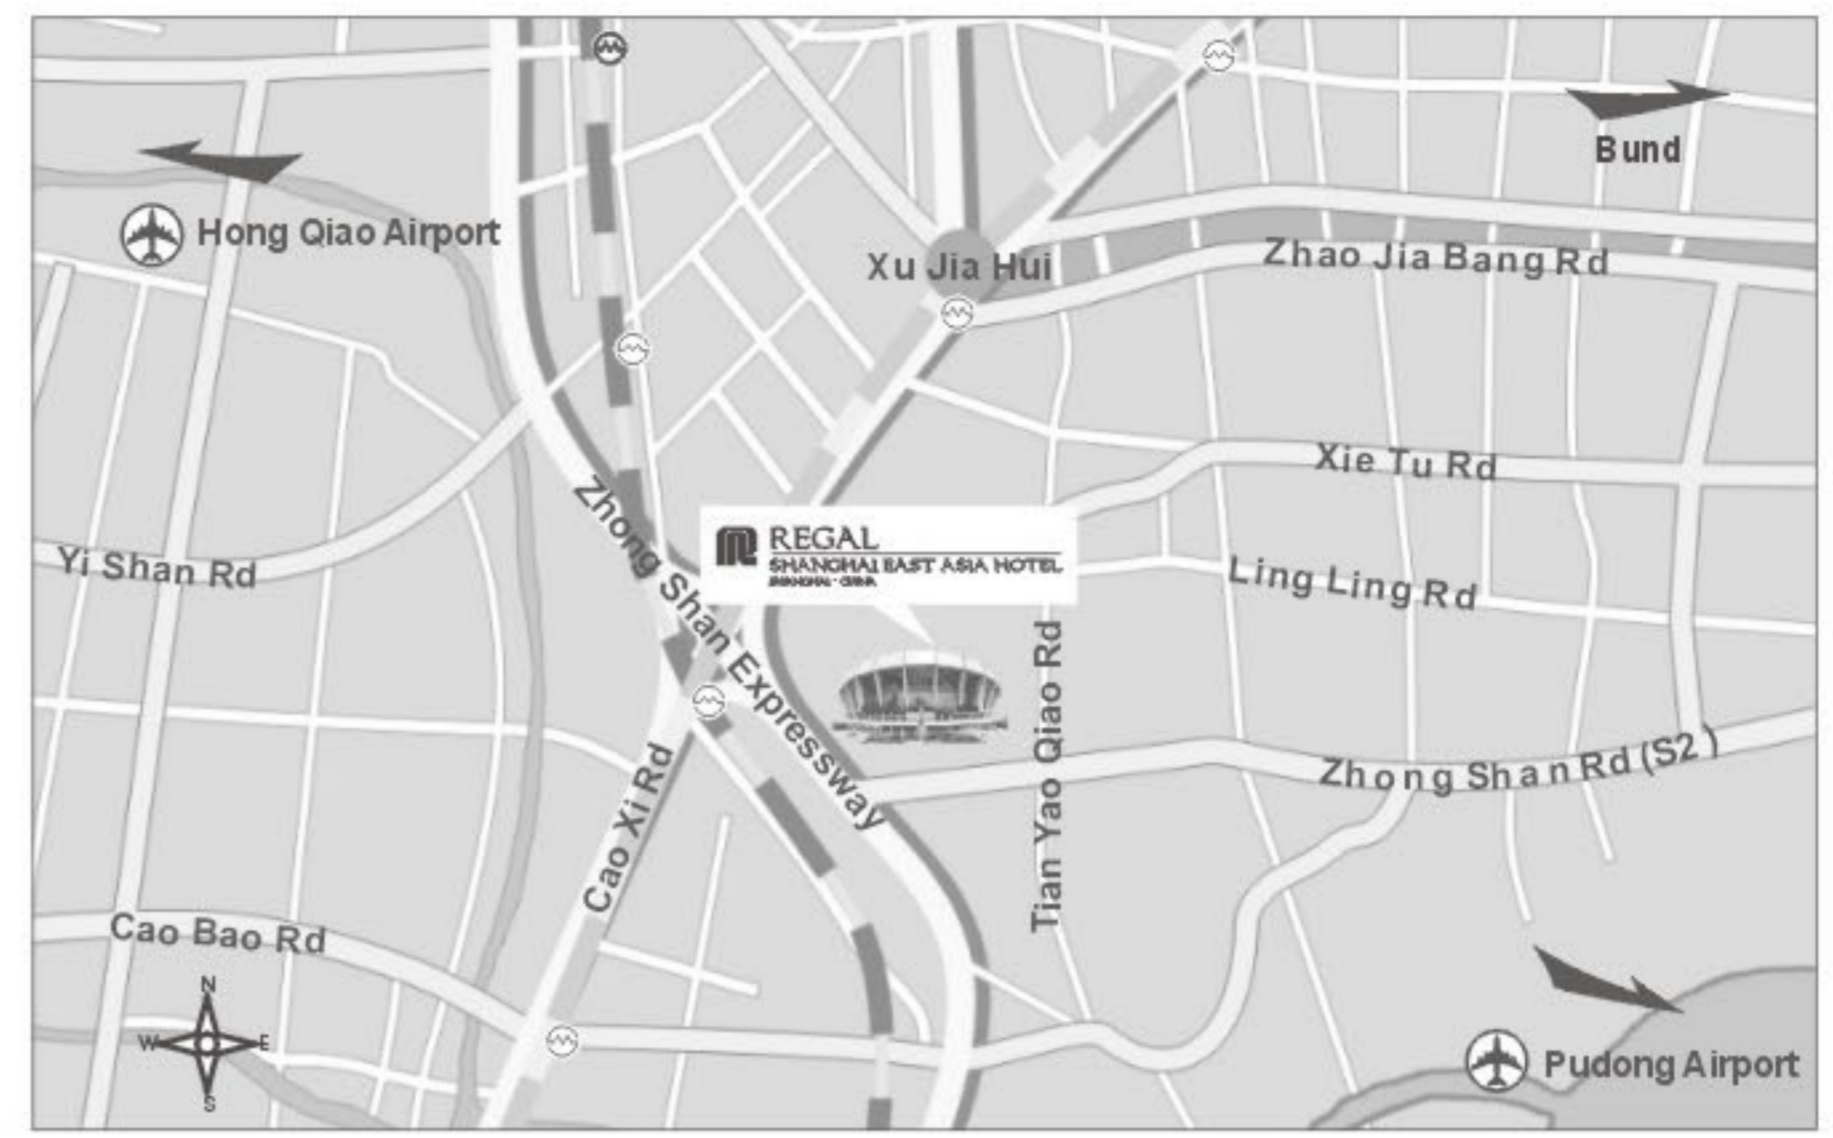

MEETING & BANQUET FACILITIES

The Regal Shanghai East Asia Hotel offers you a charming location and is an excellent venue for both business and social events, we also have flexible venues for meetings and banquets, and can arrange any seating configuration to suit your requirements. All our banquet facilities are tastefully decorated and equipped with state-of-the-art audio and visual equipment, and we are located next to the Shanghai East Asia Exhibition Hall and Shanghai Indoor Stadium.

HOTEL LOCATION MAP